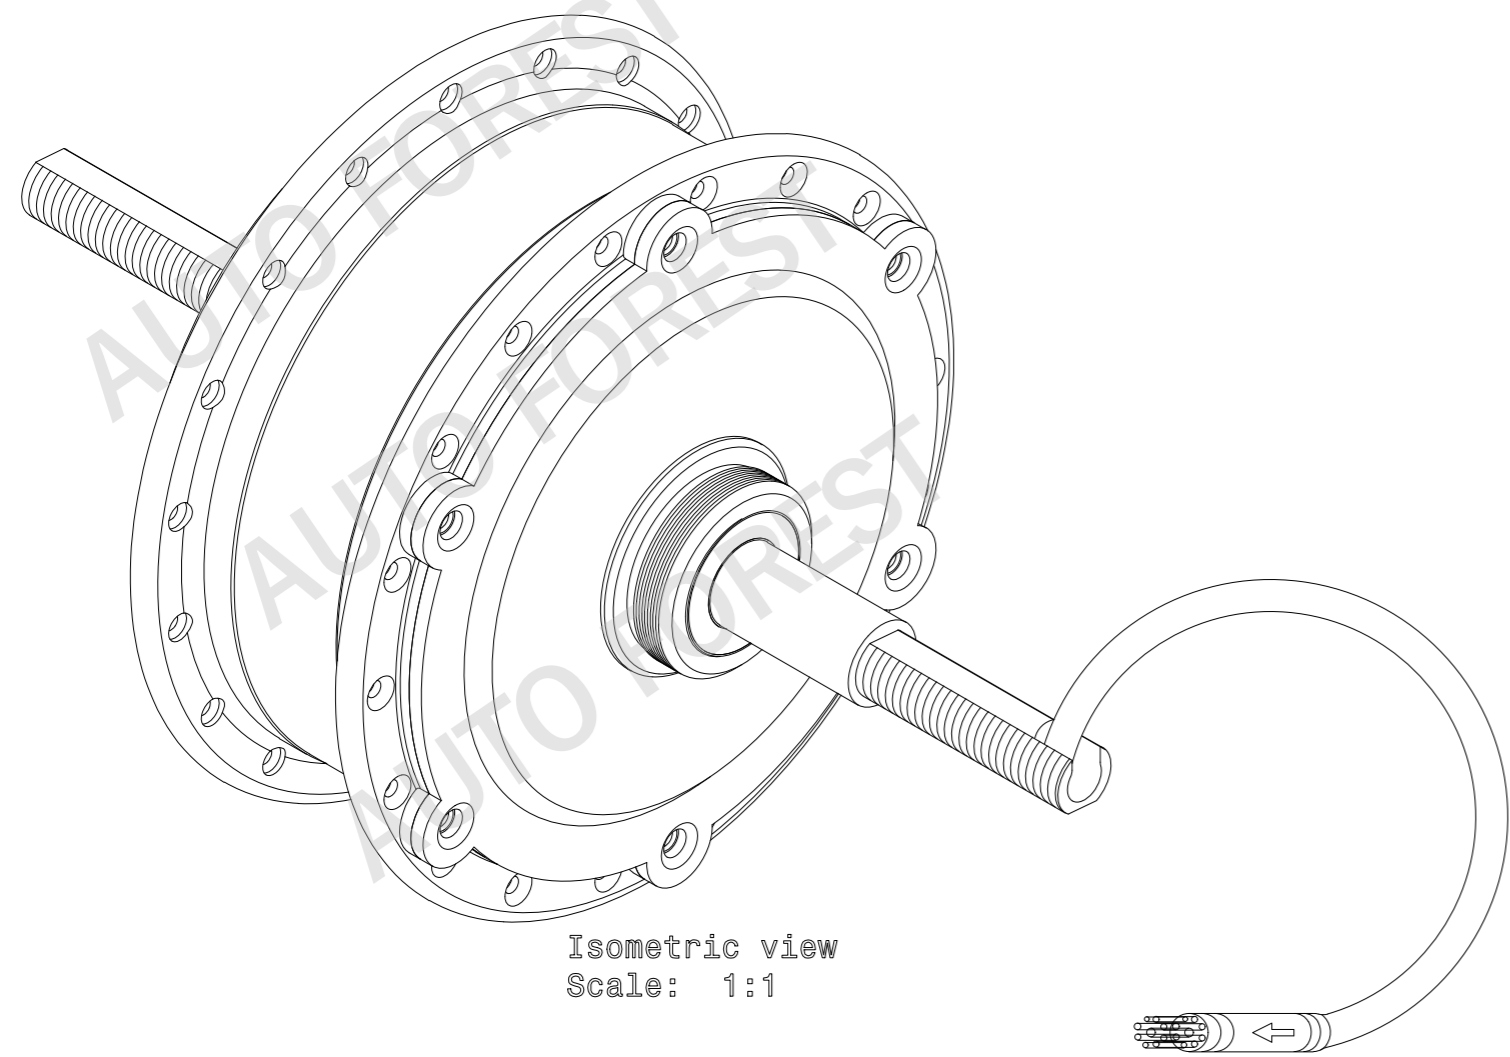

Left view
Scale: 1:1

Front view
Scale: 1:1

Right view
Scale: 1:1

Isometric view
Scale: 1:1

COMPANY NAME:		TITLE : Multi Speed Drafting Drawings			
Auto Forest		DRAWN BY : Akash Ramdevputra			
	SCALE : 1:1	SHEET SIZE : A3	DATE :	Approved By :	SIGN :
	All dimensions are in mm.				