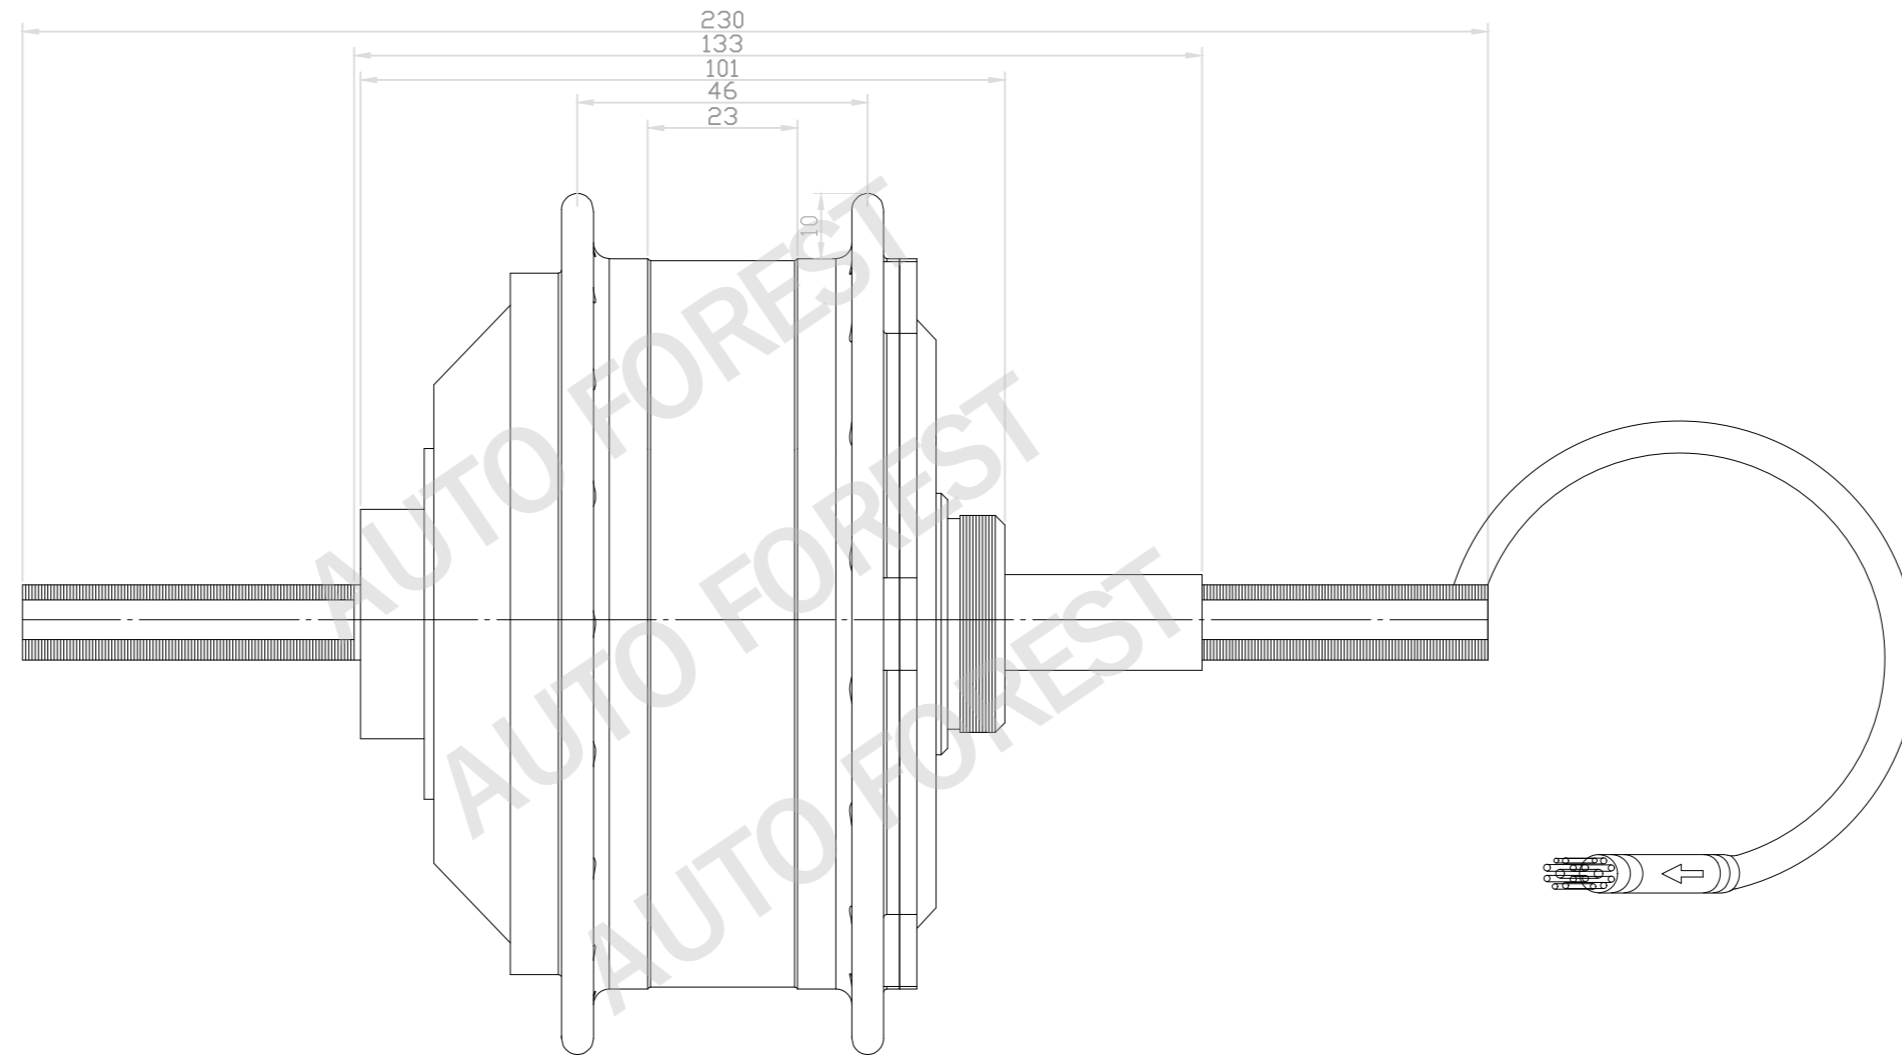

Left view
Scale: 1:1

Front view
Scale: 1:1

Right view
Scale: 1:1

Isometric view
Scale: 1:1

COMPANY NAME:		TITLE : Multi Speed Drafting Drawings			
Auto Forest		DRAWN BY : Akash Ramdevputra			
	SCALE : 1:1	SHEET SIZE : A3	DATE :	Approved By :	SIGN :
	All dimensions are in mm.				